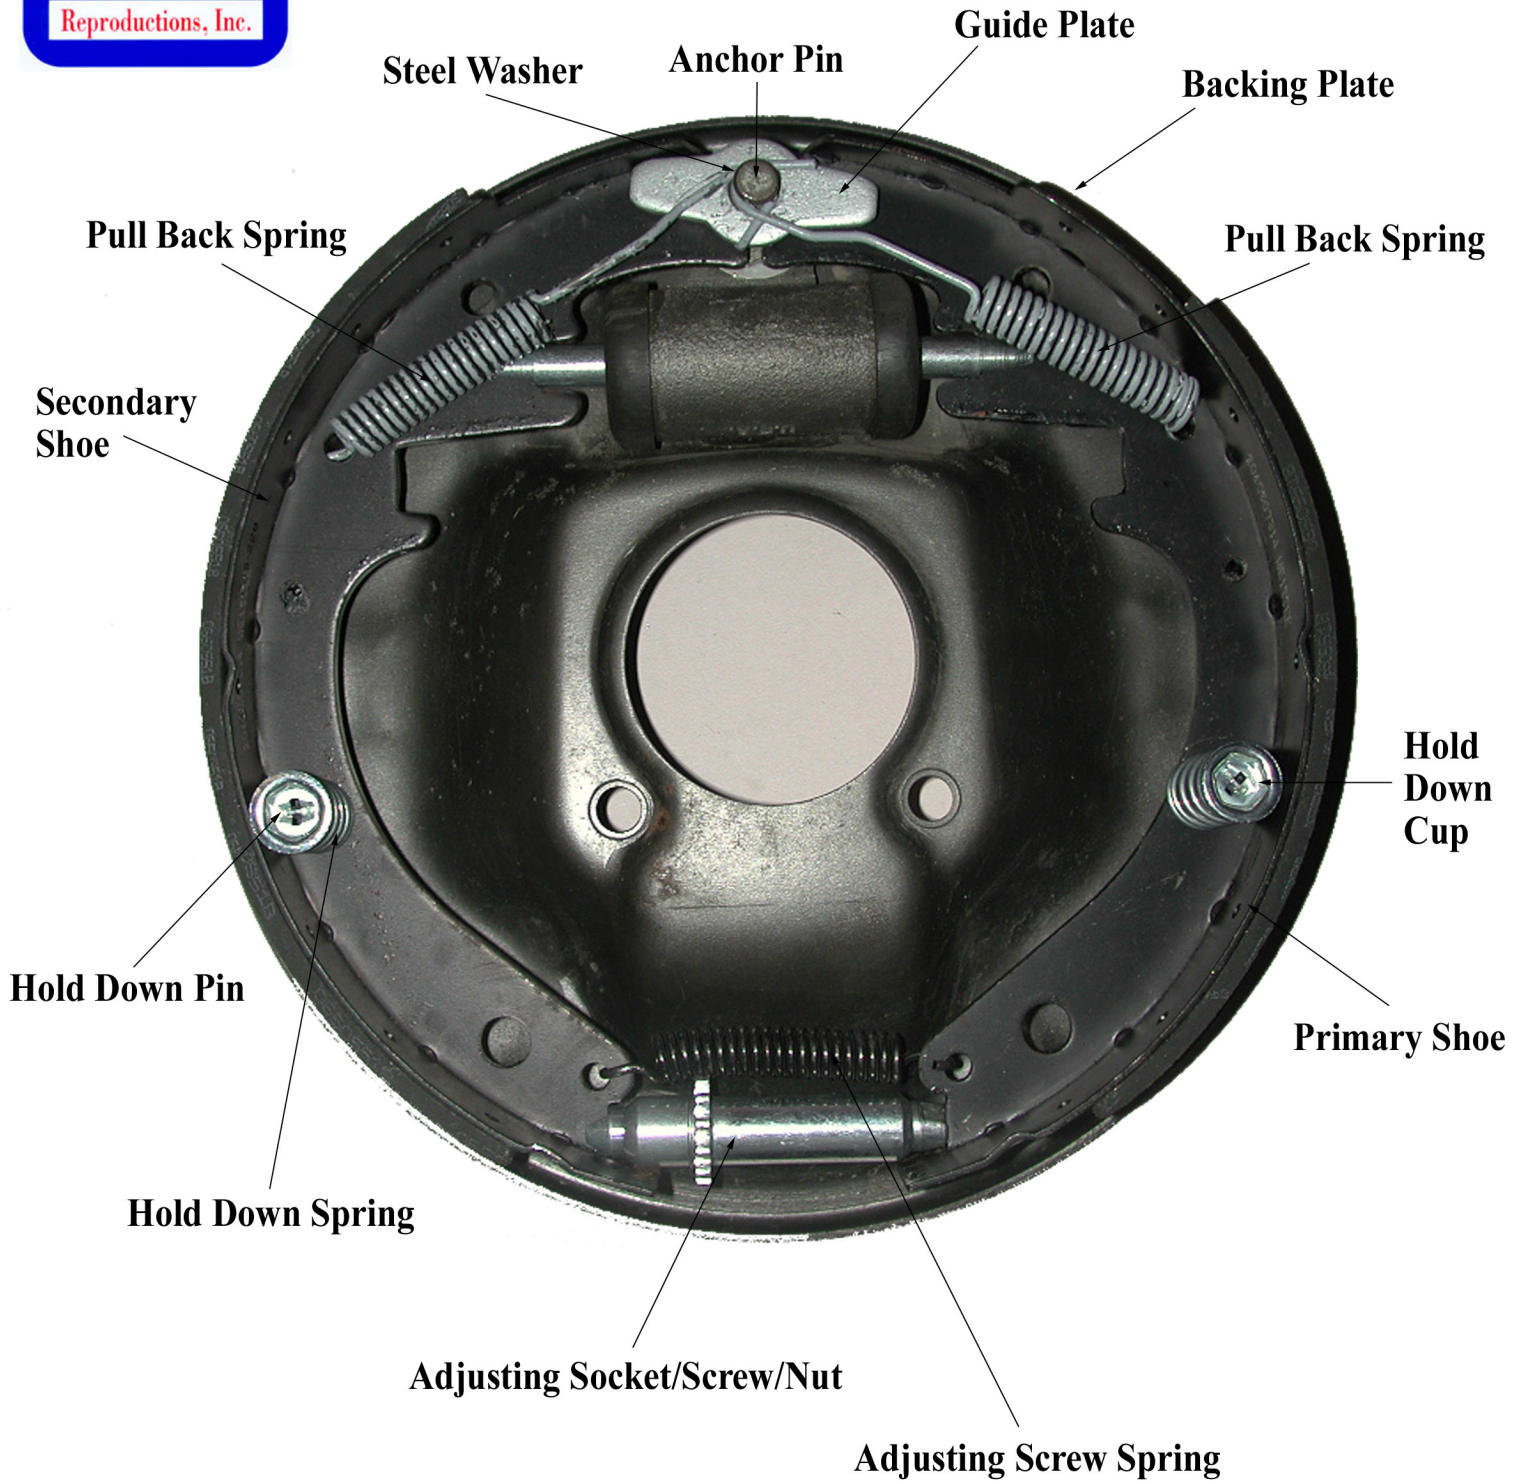

Part #: BHKF01 Front Section

Front of Car →

5407 24th Ave. South, Tampa, FL 33619

Ph: 813-628-0092, Fax: 1-800-466-1955, Email: info@shafersclassic.com